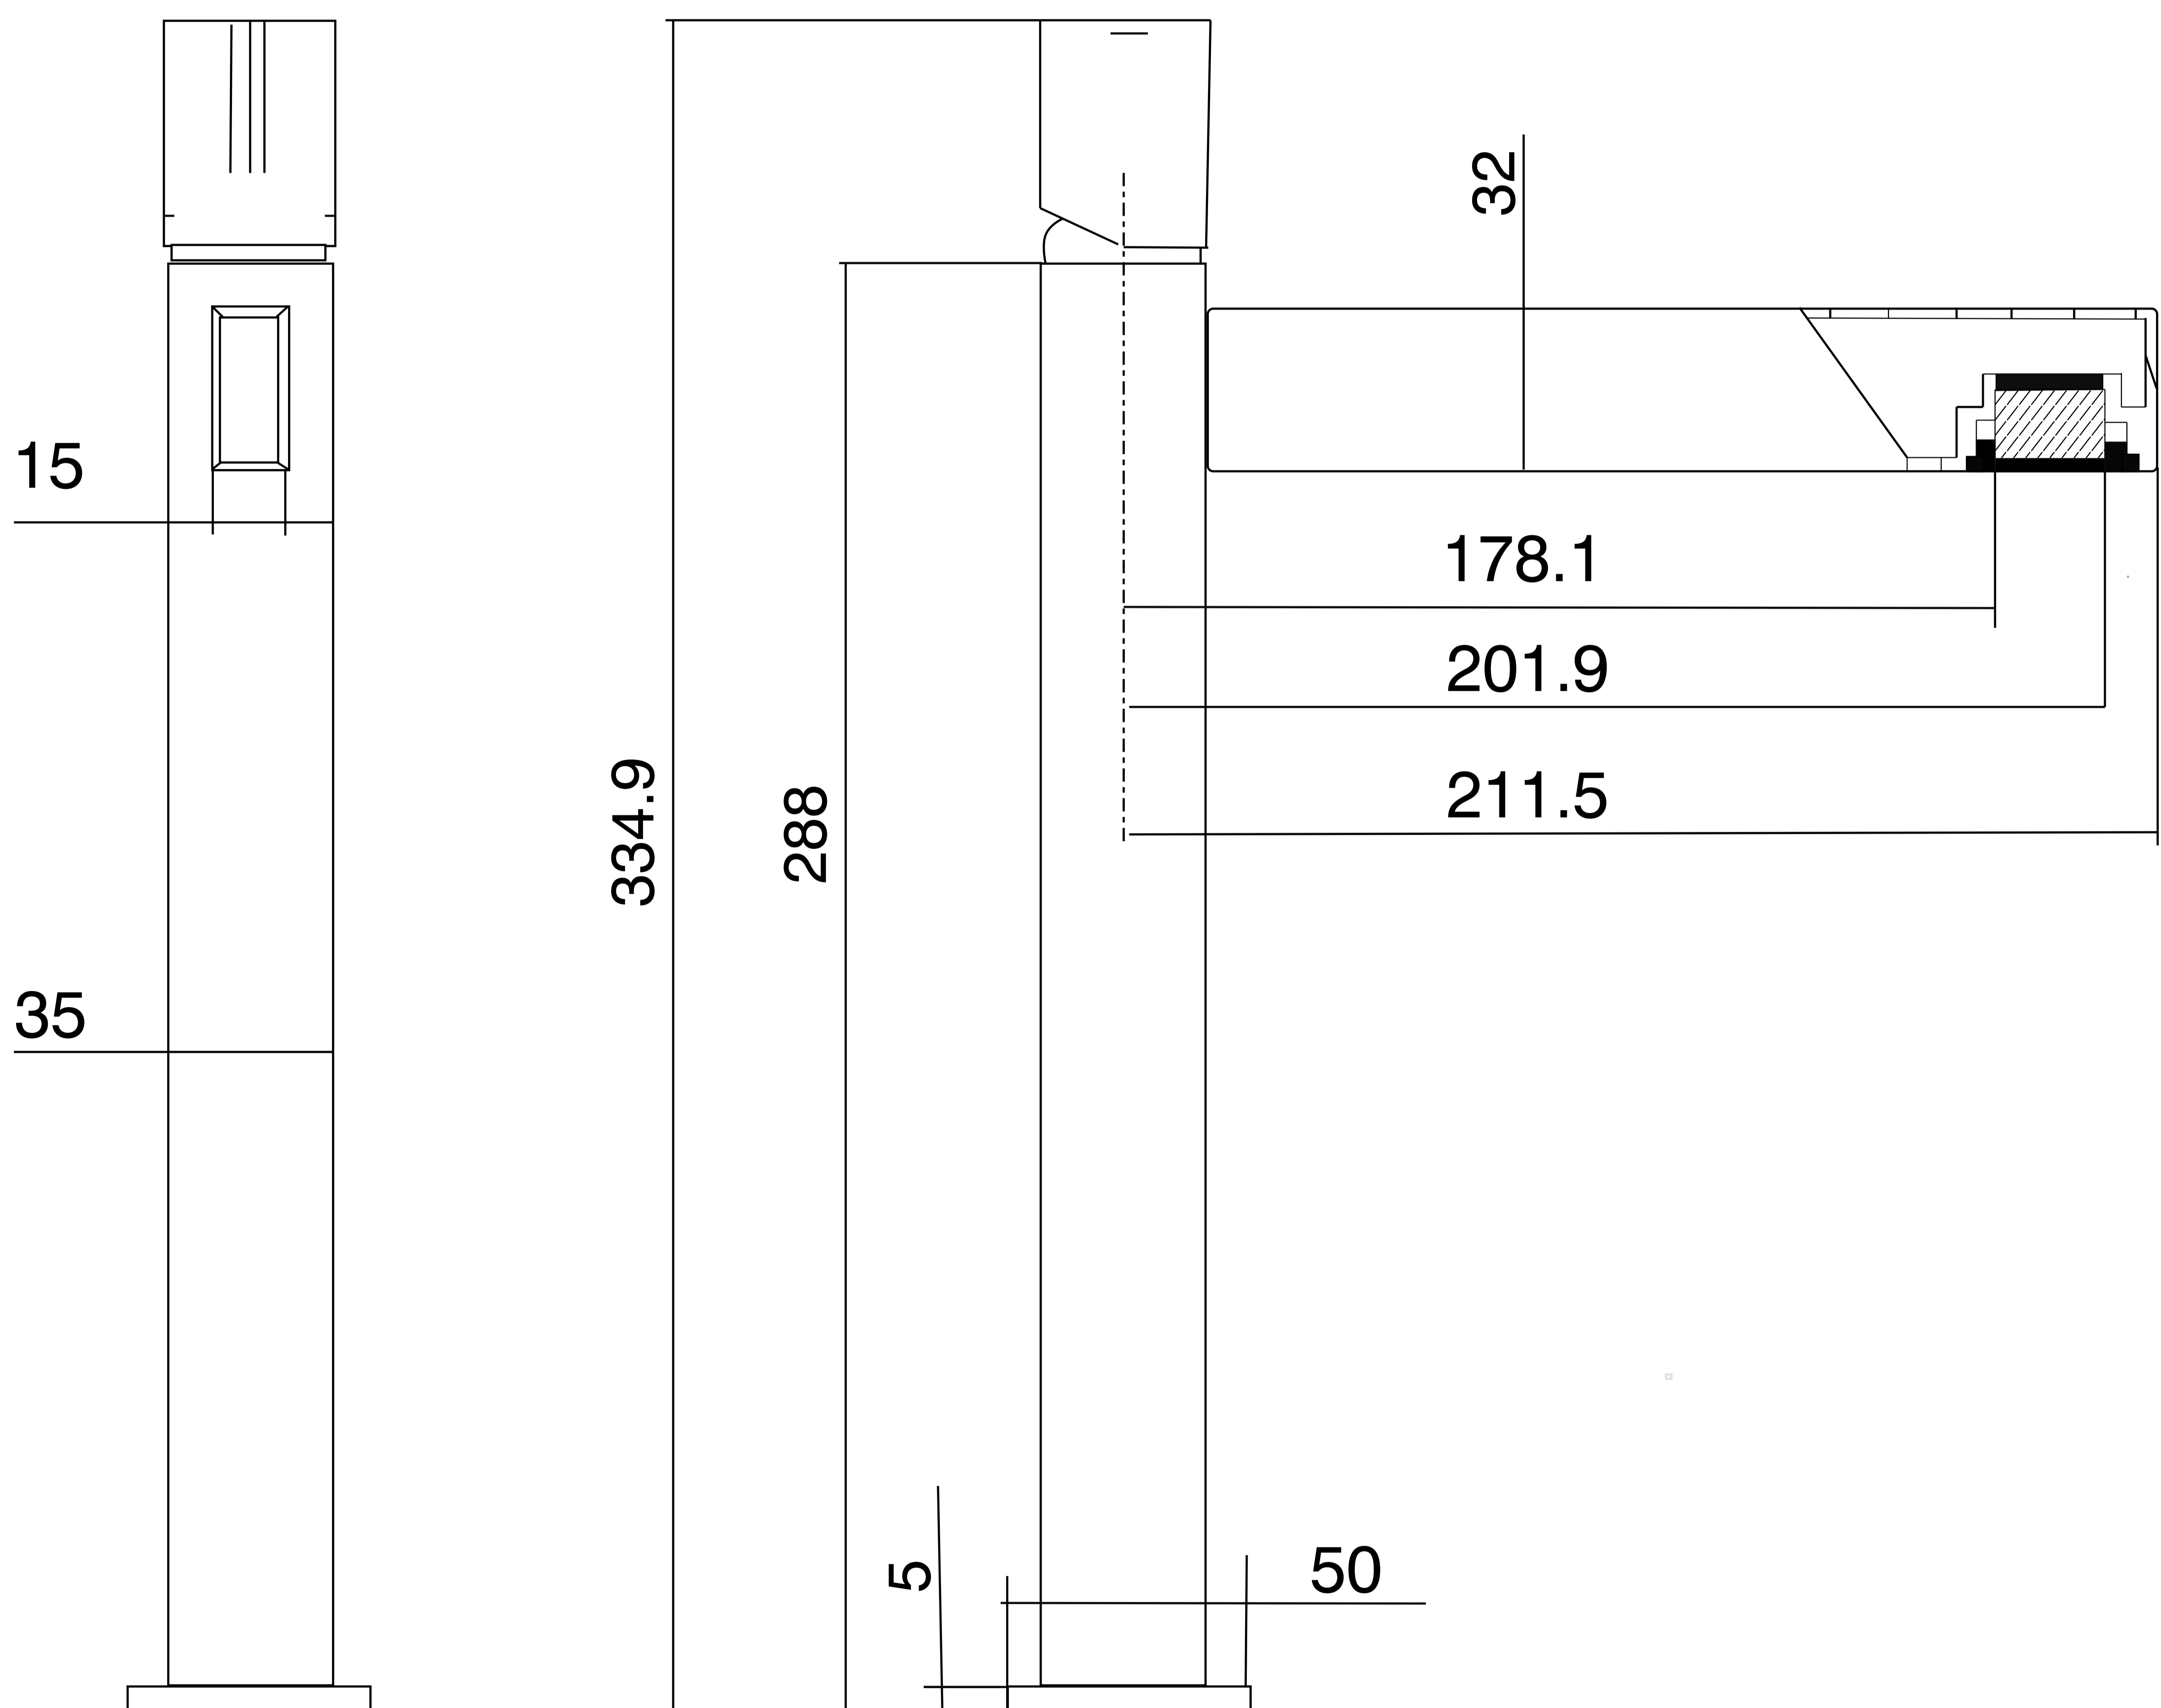

Tall Brass Basin Mixer

Product Code : 2102

Technical Drawing

All dimension are in **mm**